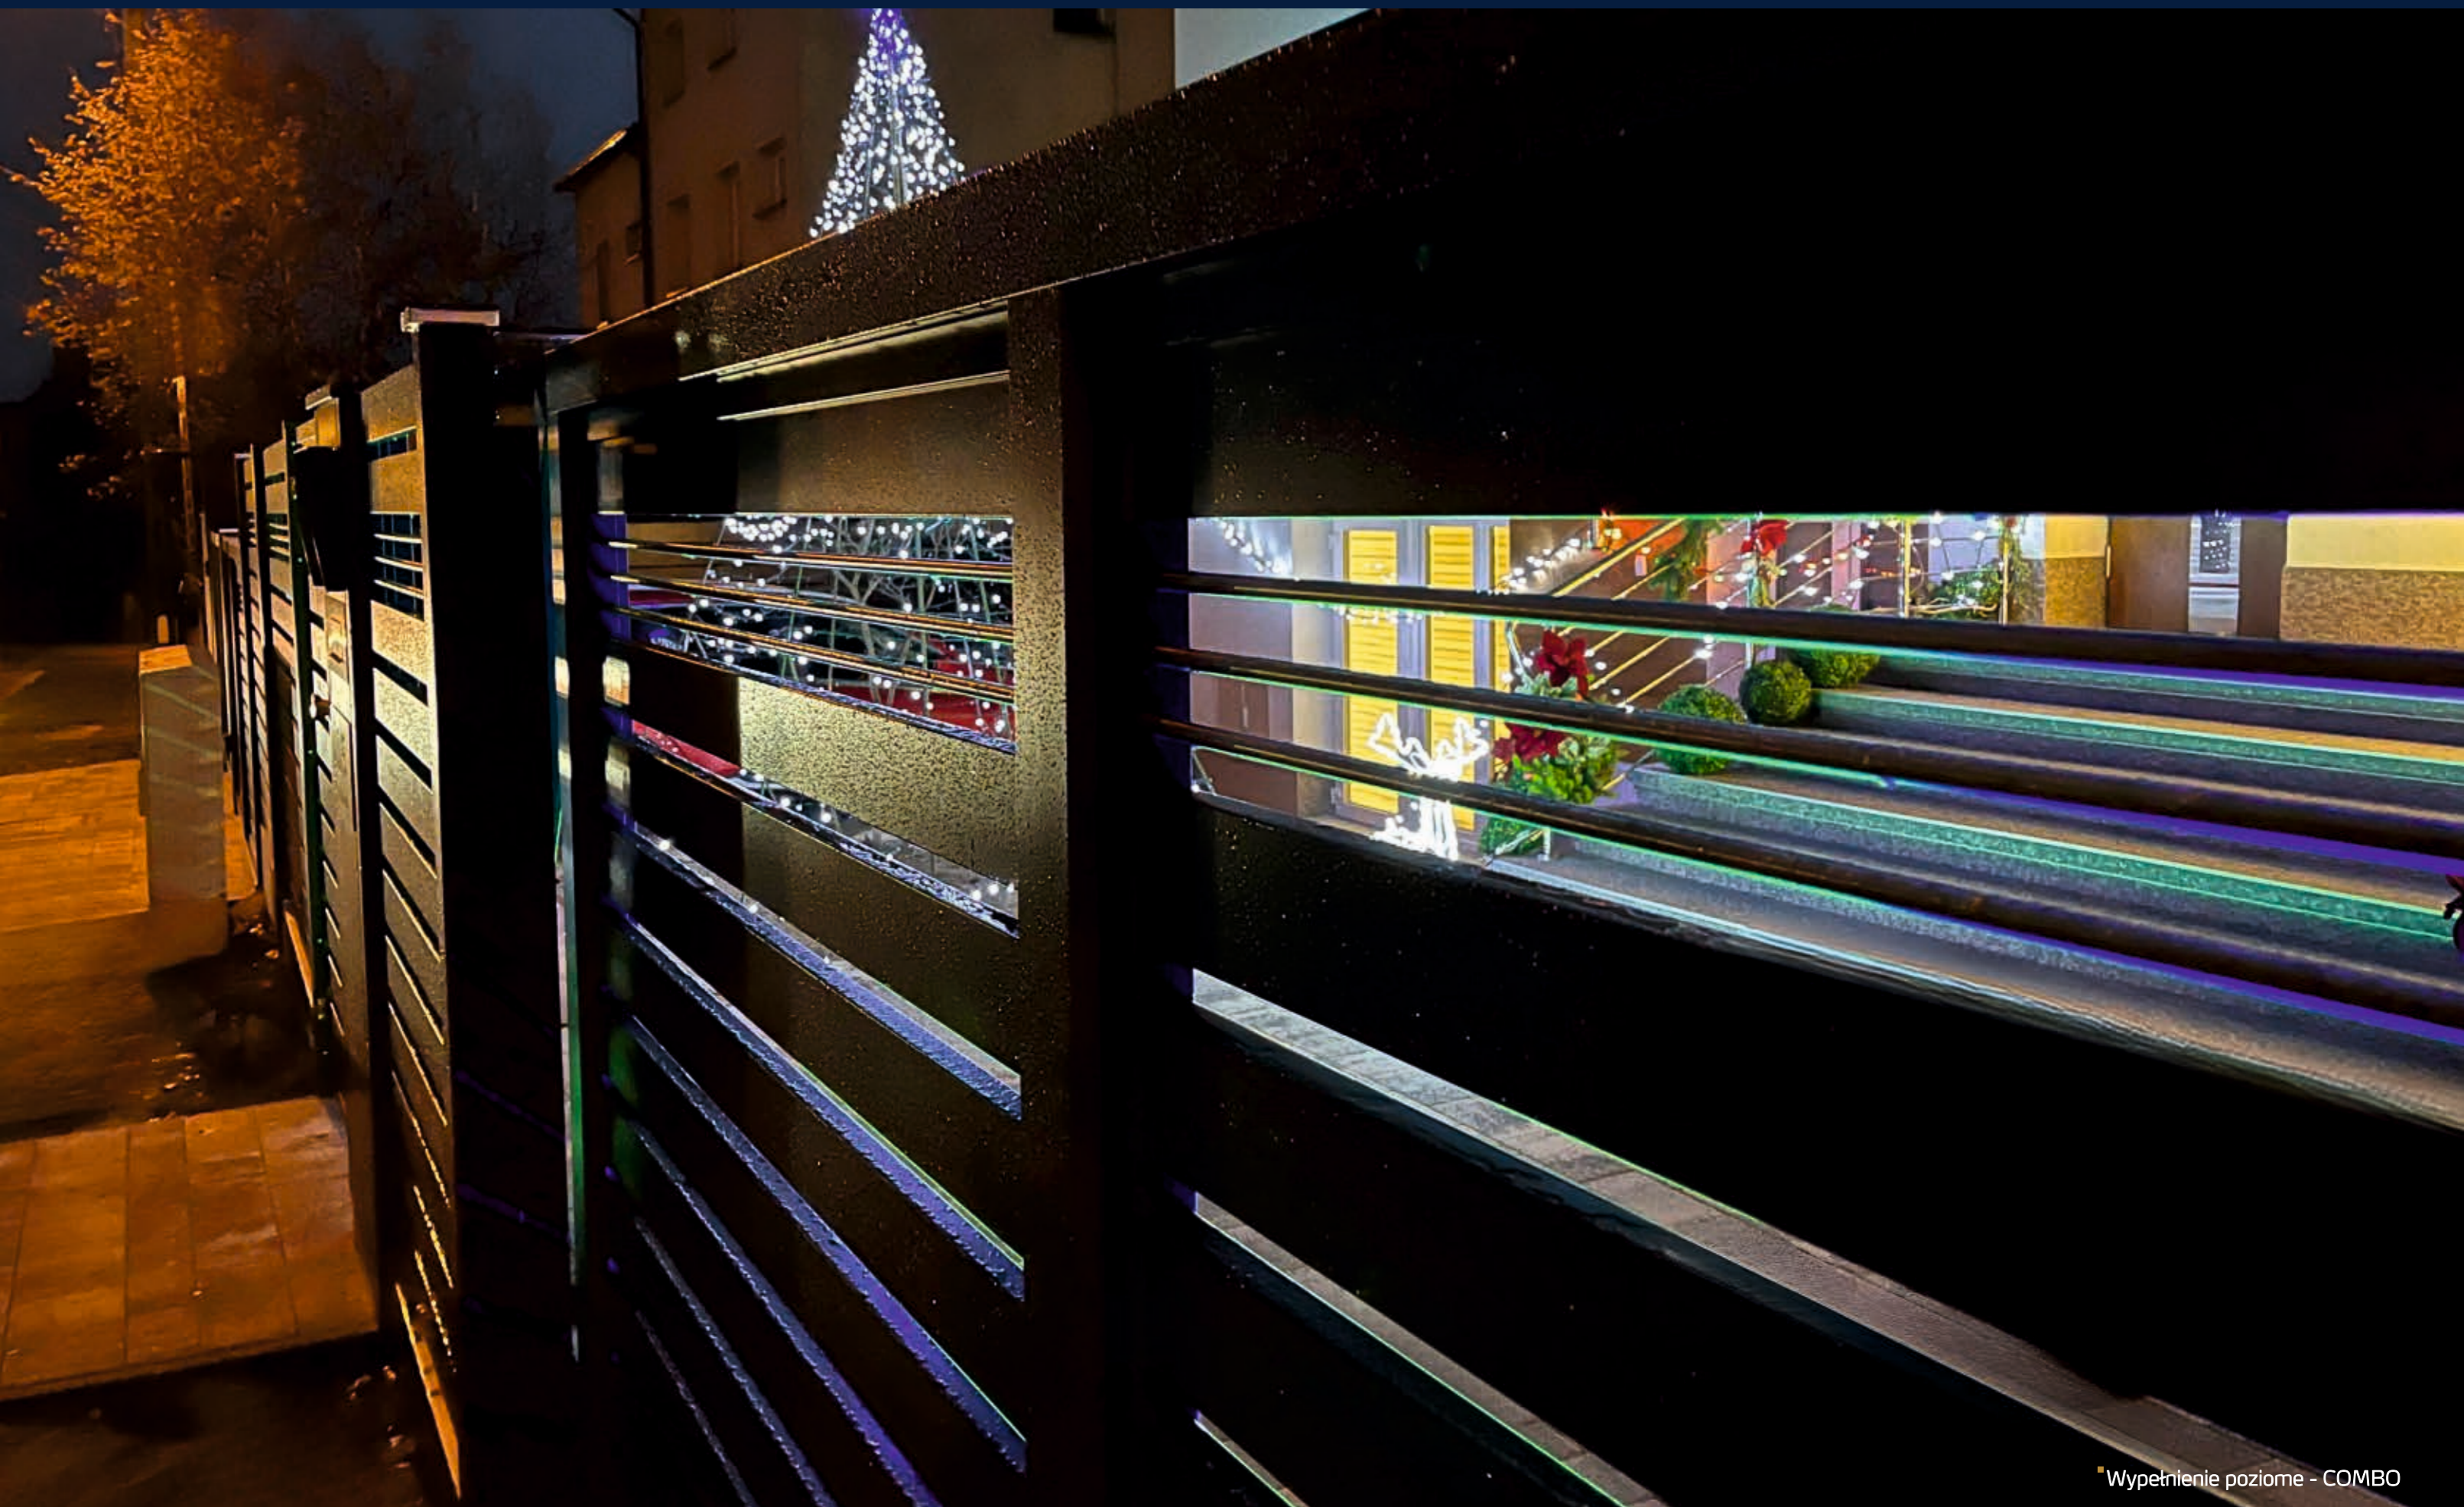

Wypełnienie POZIOME

Wypełnienie poziome - COMBO